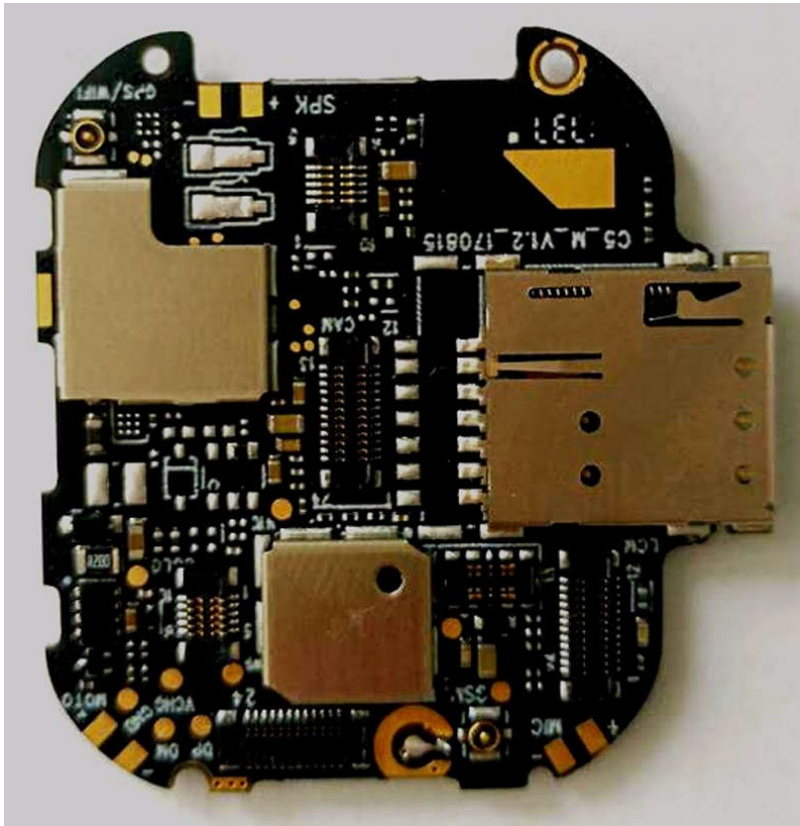

Parameter:

- ✓ Nordic
- ✓ Gsensor :3D Accelerometer/Gyroscope
- ✓ Display: LCD (Outdoor display screen), 0.96", 128*64 pixel,

Smart device
Smart living

GPS SMART BRACELET --GPS GS-908S

www.shiningintl.com

 **shiningintl**

Features:

- Multiple GPS inside :GPS,GNSS,Beidou
- IP68 professional waterproof
- precise blood pressure, ECG test
- Sports monitor and analysis
- Outdoor display screen

Parameter:

- ✓ Nordic
- ✓ Gsensor :3D Accelerometer/Gyroscope
- ✓ Display: LCD (Outdoor display screen), 0.96", 128*64 pixel,

Smart device
Smart living

GPS SMART BRACELET --GPS GS-909

www.shiningintl.com

 shiningintl

Smart device
Smart living

OEM/ODM Solution Industrial customization

Shiningintl smart wearable
in industrials

www.shiningintl.com