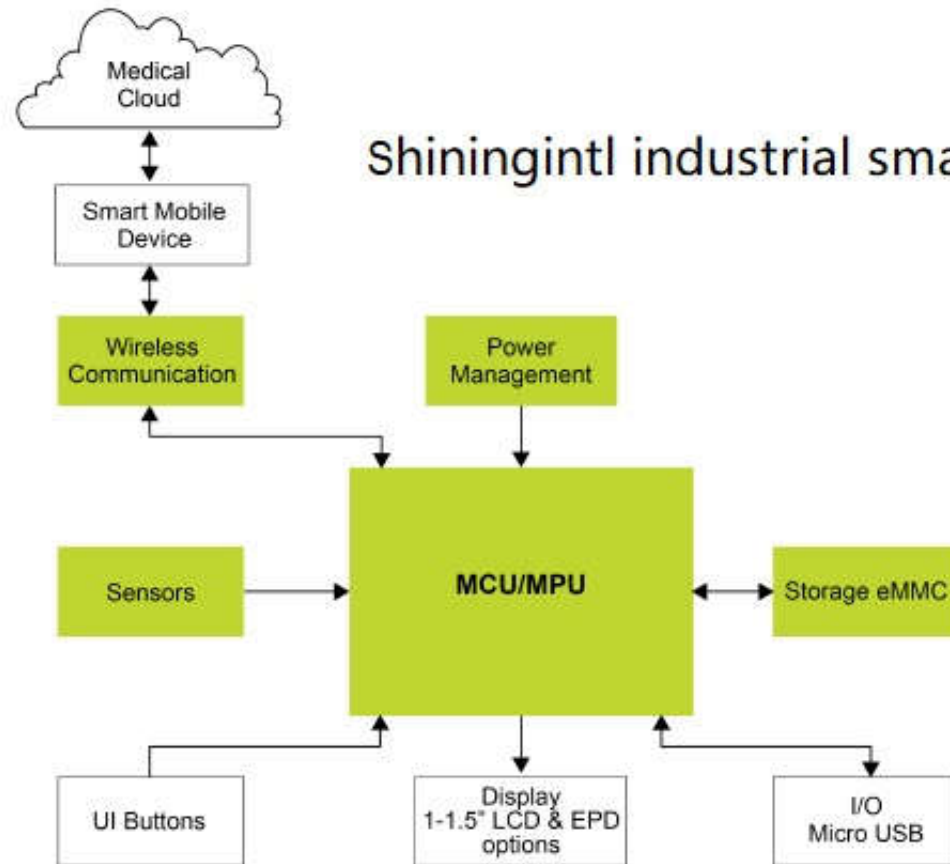

 **shiningintl**

Features:

- Multiple GPS inside :GPS,GNSS,Beidou
- IP68 professional waterproof
- precise blood pressure, ECG test
- Sports monitor and analysis
- Outdoor display screen

Parameter:

- ✓ Nordic
- ✓ Gsensor :3D Accelerometer/Gyroscope
- ✓ Display: LCD (Outdoor display screen), 0.96", 128*64 pixel,

Smart device
Smart living

GPS SMART BRACELET --GPS GS-909

www.shiningintl.com

 shiningintl

Smart device
Smart living

OEM/ODM Solution Industrial customization

Shiningintl smart wearable
in industrials

www.shiningintl.com