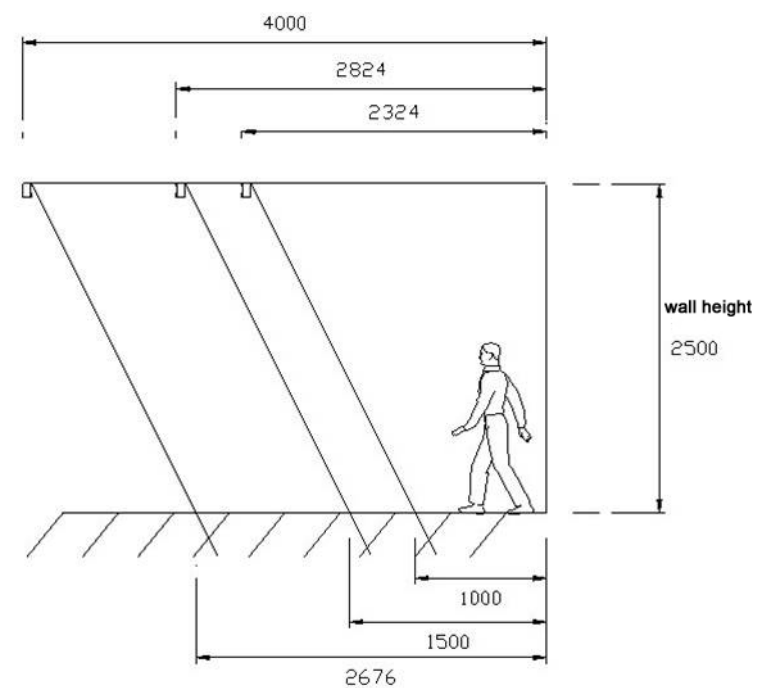

Suggestion: install near the door