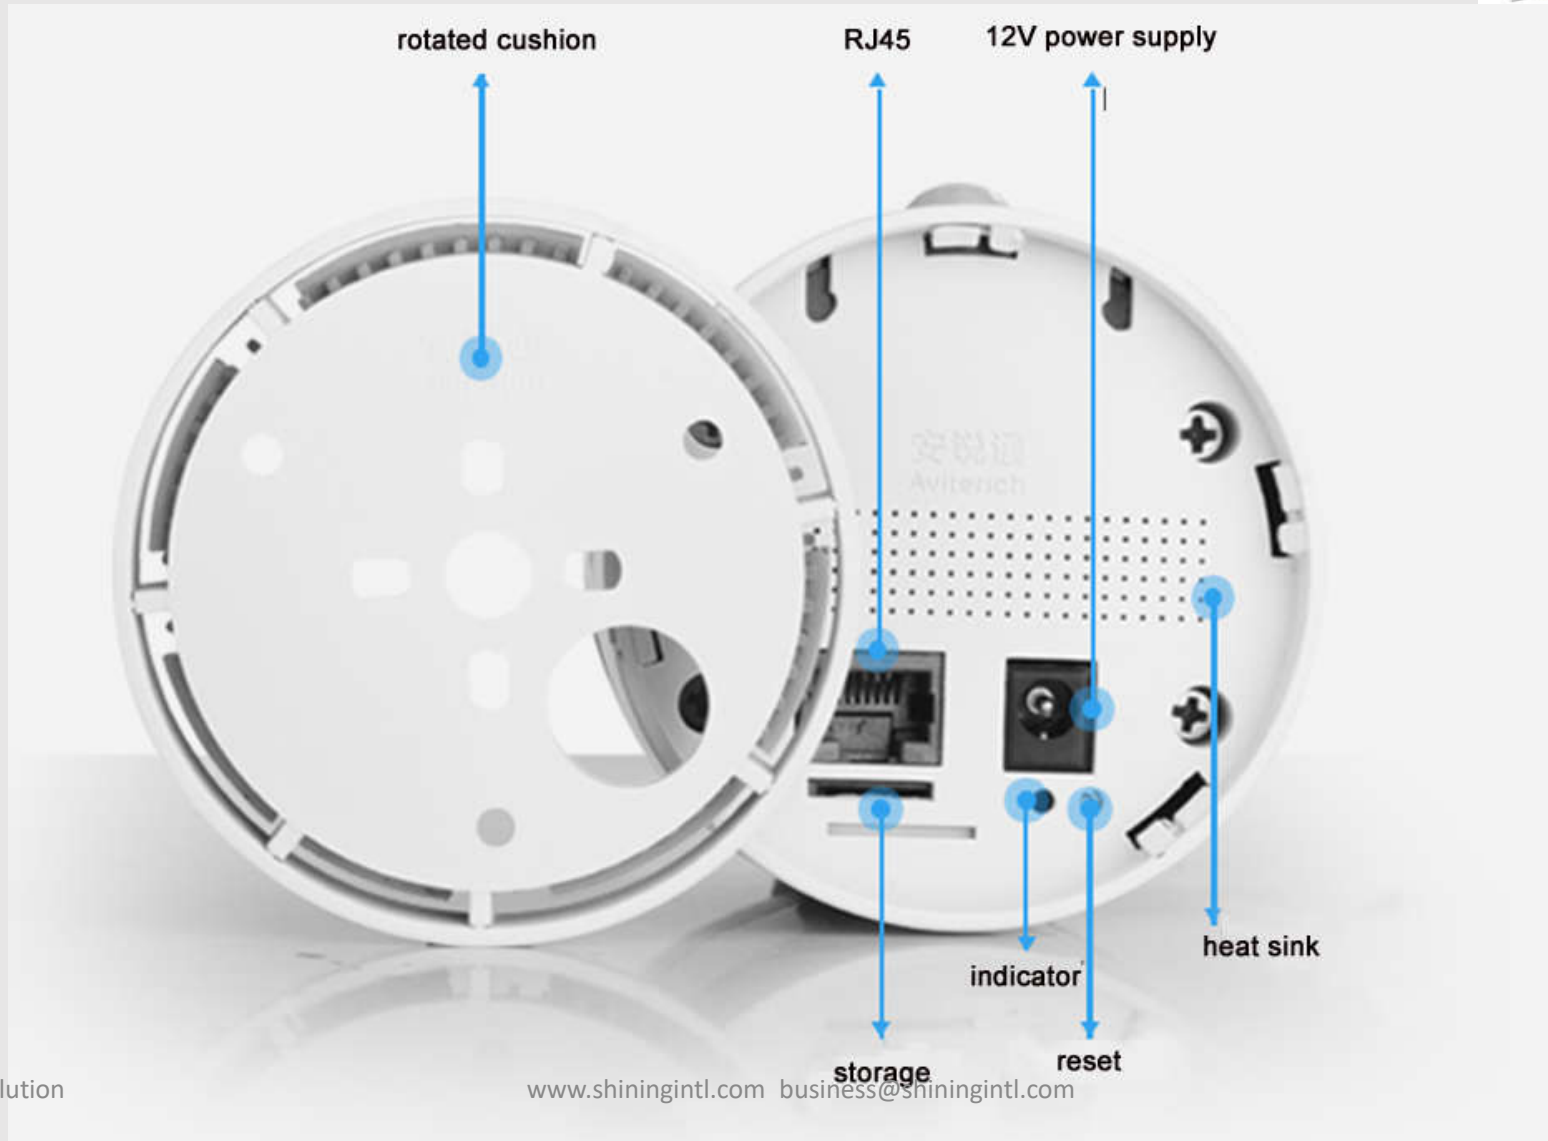

Plug and play

Network:wifi and wire Lan
Power supply : transparent power line

Multiple installation

Wifi + transparent power line

Transparent power line Sticker to the wall, easy to install without any change to your house

1.scan qr code on device

2.input router password

3.auto connect to router

Product detail

Product detail

installation

Suggestion: install near the door

parameter

	960P	1080P
Resolution	1280*960	1920*1080
Pixels	1.3M	2.0M
CPU	A8	
Day night switch	dual light filter switch	
video frames	24f/s	
network	wire and wireless	
recording	default motion detect recording, can switch to 24 hour recording	
Alarm method	photo push to clients	
storage	TF storage	
Maximum storage	Max 512G	
Visit supported	android and iOS	
power	12V1A	
Power rated	<6W	
temperature	-40° to +65°	
weight	0.6KG	
size	110*76mm	