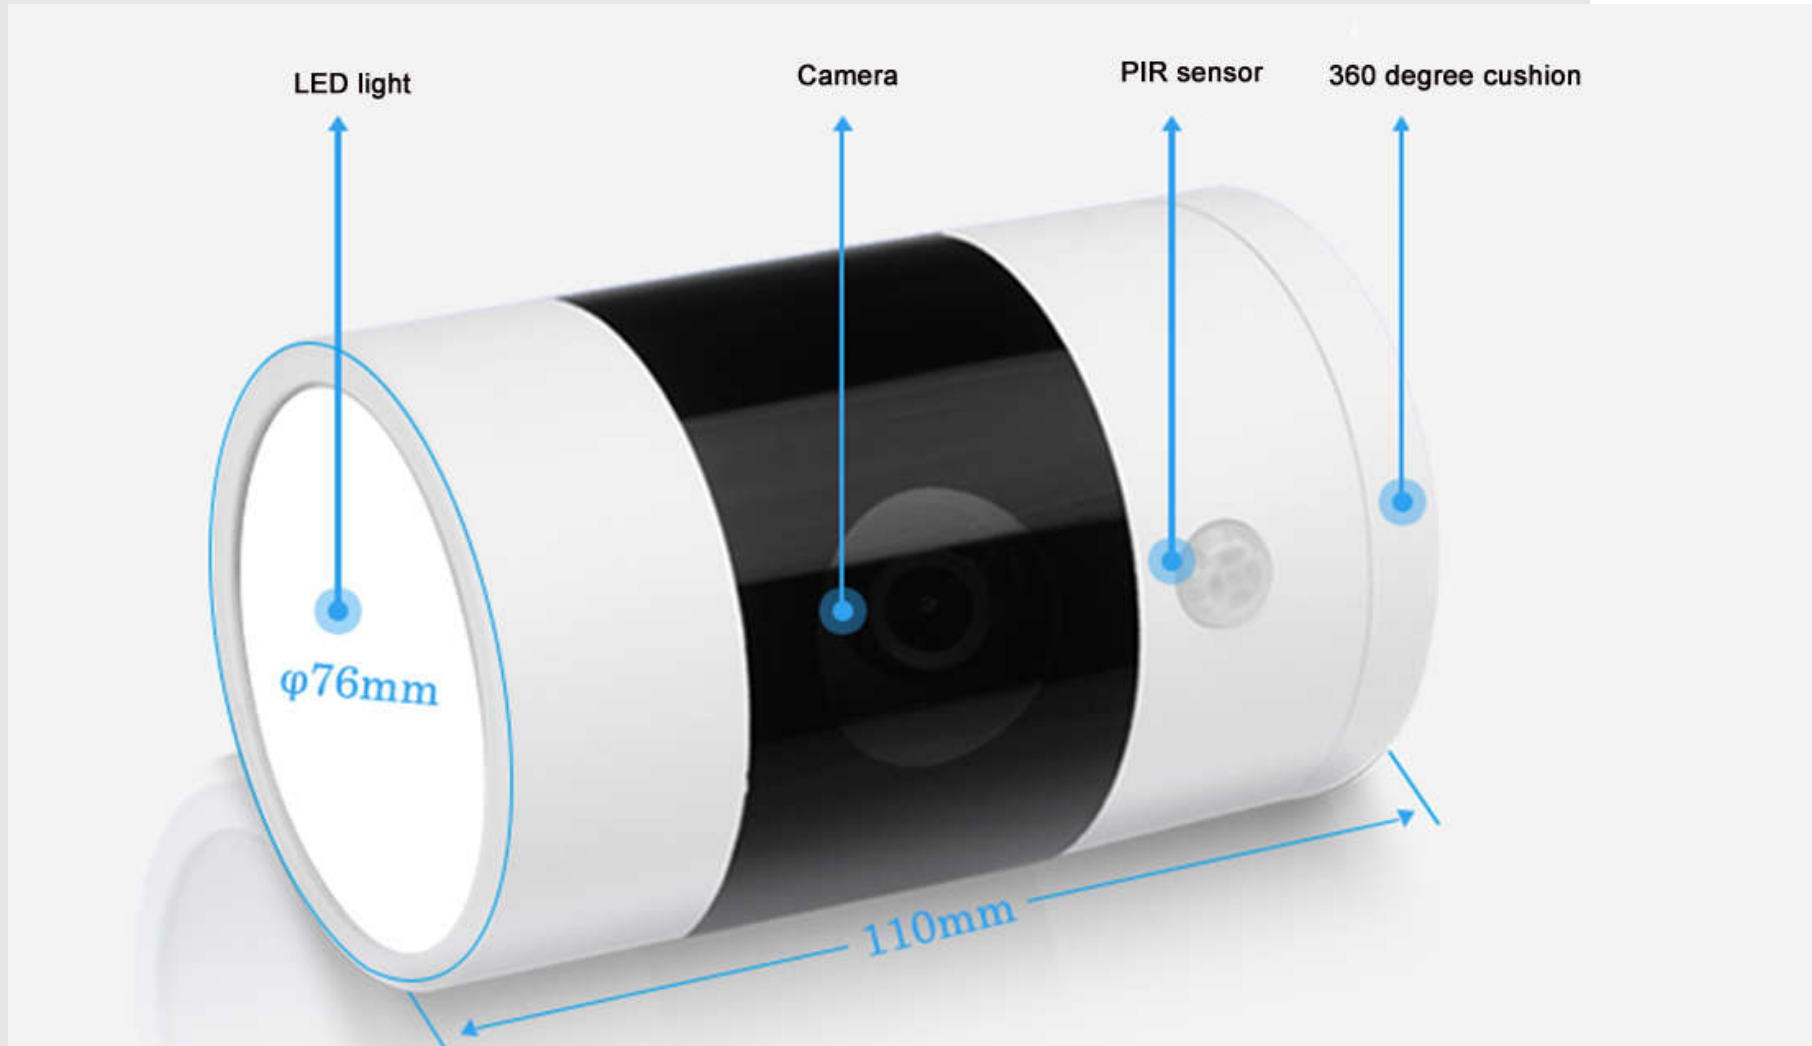

Product detail