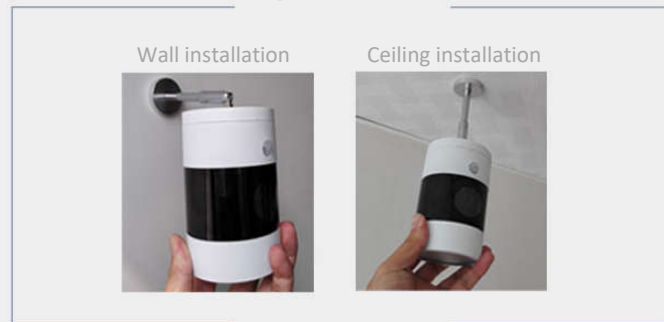

Administrator phone and
number binding to device

HTTPS communication

Server certification

Firmware remote upgrade

comparing

item	Shiningintl SC-I8 solution	other solution
Alarm trigger	PIR infrared sensor + photo change detector, avoid wrong alarm triggering	only photo change detect function, fake alarm triggering frequently such as brightness change and insect inside
photo Augment	auto face combination algorithm,make sure the face clear even it is moving	None
photo shooting in Alarming	precise alarm trigger,send photo to smart phone in time	frequent fake alarm triggering
Main CPU	TI general CPU	Hisilicon,pool customization capability+C16
Local storage	support 512G TF or 1-4TB harddriver,60 seconds recording high quality storage	Maximum 64G storage,reduce the picture quality for long term storage
firmware OTA update	support	None
Cloud storage	yes	none
Security	1.customize app on android and ios 2.binding phone number to device 3.binding phone to device 4.share and unshare authorization function	1.use third part application 2.poor security protection,no password required in some solutions
P2P	stable P2P server,customized as client requirement	server may not stable enough
shiningintl solution	www.shiningintl.com	business@shiningintl.com

Plug and play

Network:wifi and wire Lan
Power supply : transparent power line

Multiple installation

Wifi + transparent power line

Transparent power line Sticker to the wall, easy to install without any change to your house