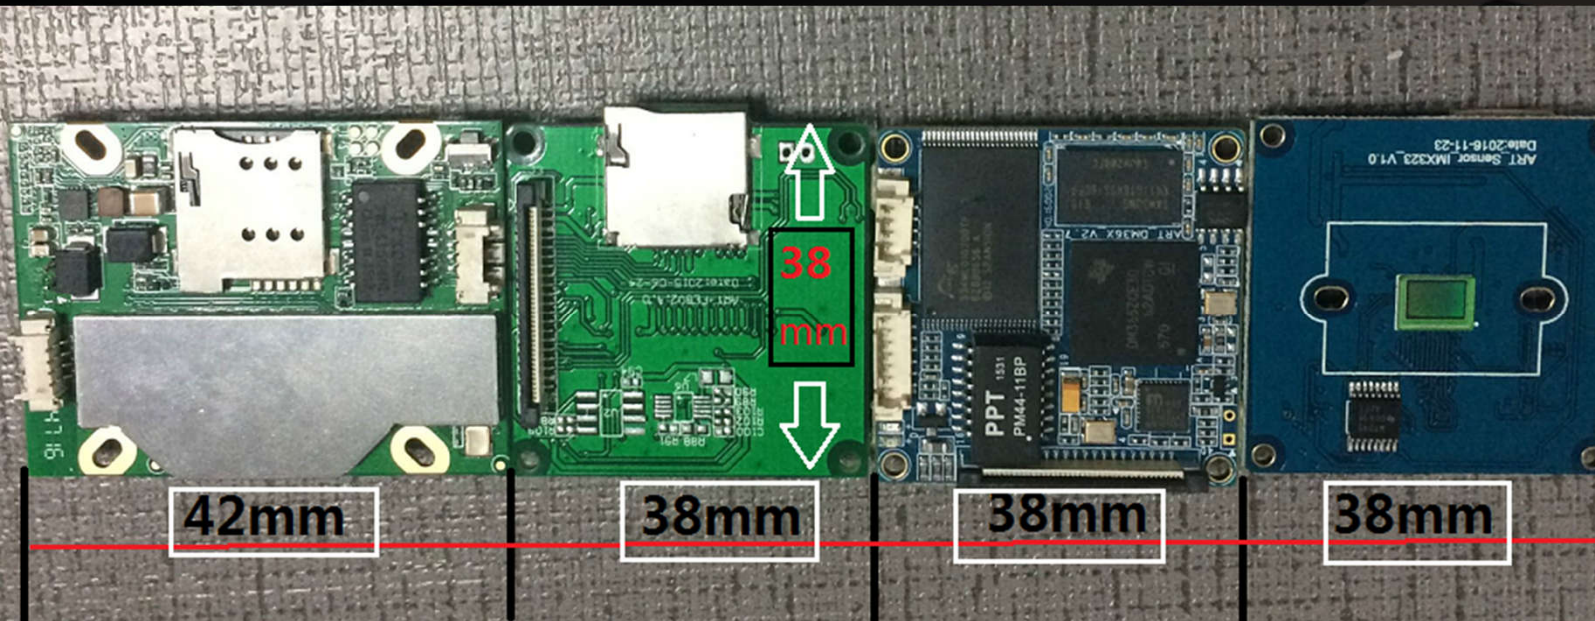

Inner mic phone for
remote audio
surveillance

HD mic phone

Digital noise resist

TI chipset on board

CPU:TI
Sensor:Sony

Advance in Technology

PIR detector inside

PIR trigger video capture for 1 minute.