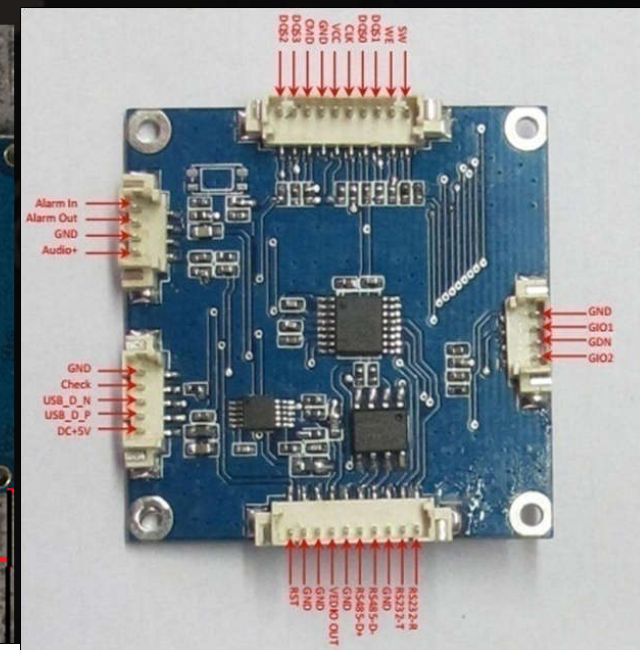

Inner mic phone for
remote audio
surveillance

HD mic phone

Digital noise resist

TI chipset on board

CPU:TI
Sensor:Sony

Advance in Technology

PIR detector inside

PIR trigger video capture for 1 minute.

Loop recording

Delete from the first recording when storage is full

Auto store when lost power

Can store the video when sudden power lost

Super compact zip

H.264 compression Algorithm

We do security, we are secure too

Administrator phone and
number binding to device

HTTPS communication

Server certification

Firmware remote upgrade

comparing

item	Shiningintl SC-I8 solution	other solution
Alarm trigger	PIR infrared sensor + photo change detector, avoid wrong alarm triggering	only photo change detect function, fake alarm triggering frequently such as brightness change and insect inside
photo Augment	auto face combination algorithm,make sure the face clear even it is moving	None
photo shooting in Alarming	precise alarm trigger,send photo to smart phone in time	frequent fake alarm triggering
Main CPU	TI general CPU	Hisilicon,pool customization capability+C16
Local storage	support 512G TF or 1-4TB harddriver,60 seconds recording high quality storage	Maximum 64G storage,reduce the picture quality for long term storage
firmware OTA update	support	None
Cloud storage	yes	none
Security	1.customize app on android and ios 2.binding phone number to device 3.binding phone to device 4.share and unshare authorization function	1.use third part application 2.poor security protection,no password required in some solutions
P2P	stable P2P server,customized as client requirement	server may not stable enough
shiningintl solution	www.shiningintl.com	business@shiningintl.com