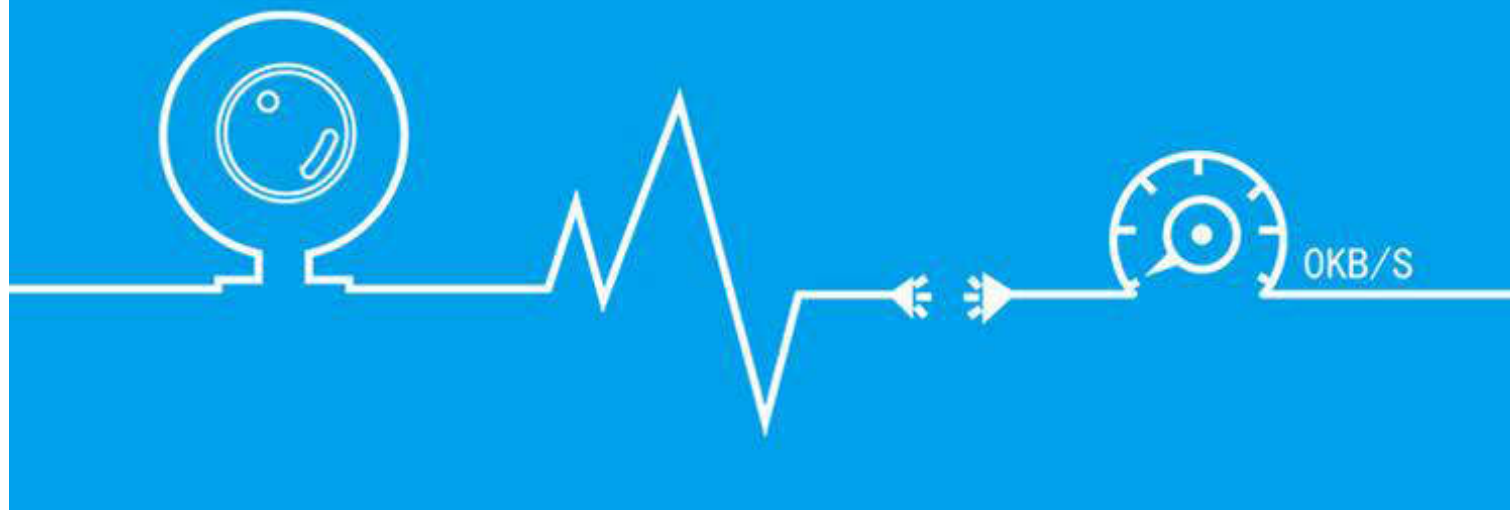

WiFi • Easy to connect

Check the video any time any where

Continue working withou internet

worry about no internet conection?

sc-i8 starts to work after power on!

Easy to configuration

Smartlink algorithm , finish configuration within 30 seconds